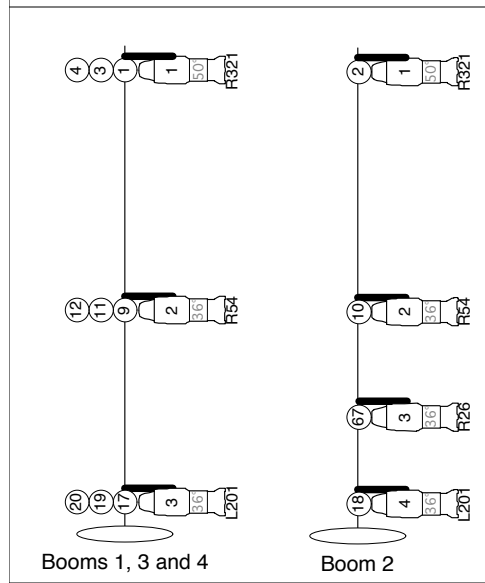

SR Boom Detail

SL Boom Detail

Instruments

- Source 4 Or 36deg Or 6x9 Leko
- Source 4 Or 26deg Or 6x12 Leko
- Source 4 Or 19deg Or 6x16 Leko
- Source 4 Or 50deg Or 4.5x6.5 Leko

Key

- Cyc Light
 - 6" Fres Or PARNeI
 - 8" Fres Or S4 50deg Or 4.5x6.5 Leko
 - Accessories
 - 7.5 4 Leaf Barn Door
 - 10" Barn Door
- T = Gobo

Yu Wei Dance Collection
 Touring Dance Light Plot
 Designed By Nanette Joyce
 Drafted By John Curall
 Date: 03/14/2011 Scale: 1/4" = 1'