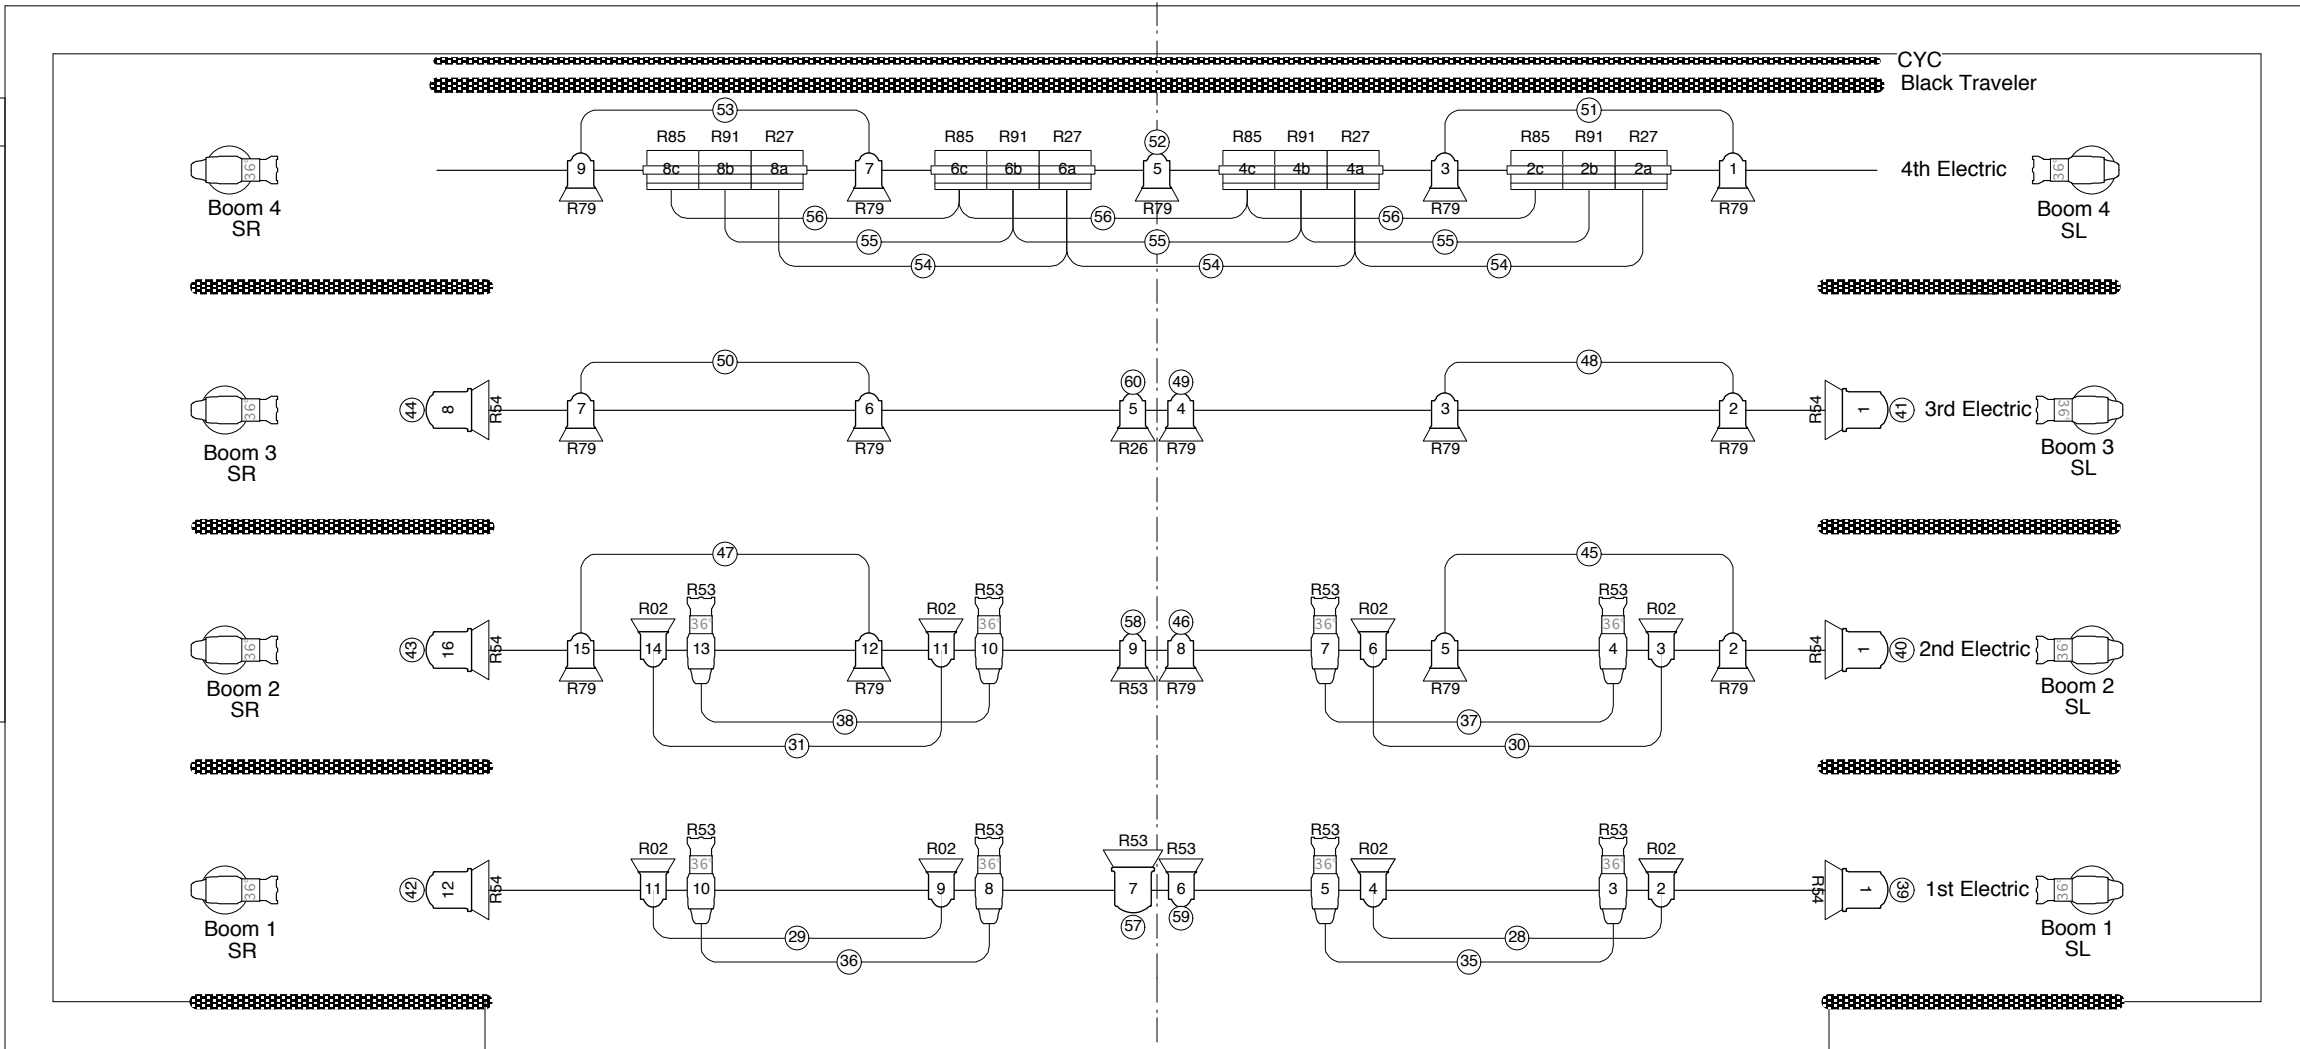

SR Boom Detail

SL Boom Detail

Instruments

- Source 4 Or 36deg Or 6x9 Leko
- Source 4 Or 26deg Or 6x12 Leko
- Source 4 Or 19deg Or 6x16 Leko
- Source 4 Or 50deg Or 4.5x6.5 Leko

Key

- Cyc Light
 - 6" Fres Or PARNeI
 - 8" Fres Or S4 50deg Or 4.5x6.5 Leko
 - Accessories
 - 7.5 4 Leaf Barn Door
 - 10" Barn Door
- T = Gobo

Yu Wei Dance Collection
 Touring Dance Light Plot
 Designed By Nanette Joyce
 Drafted By John Curall
 Date: 03/14/2011 Scale: 1/4" = 1'