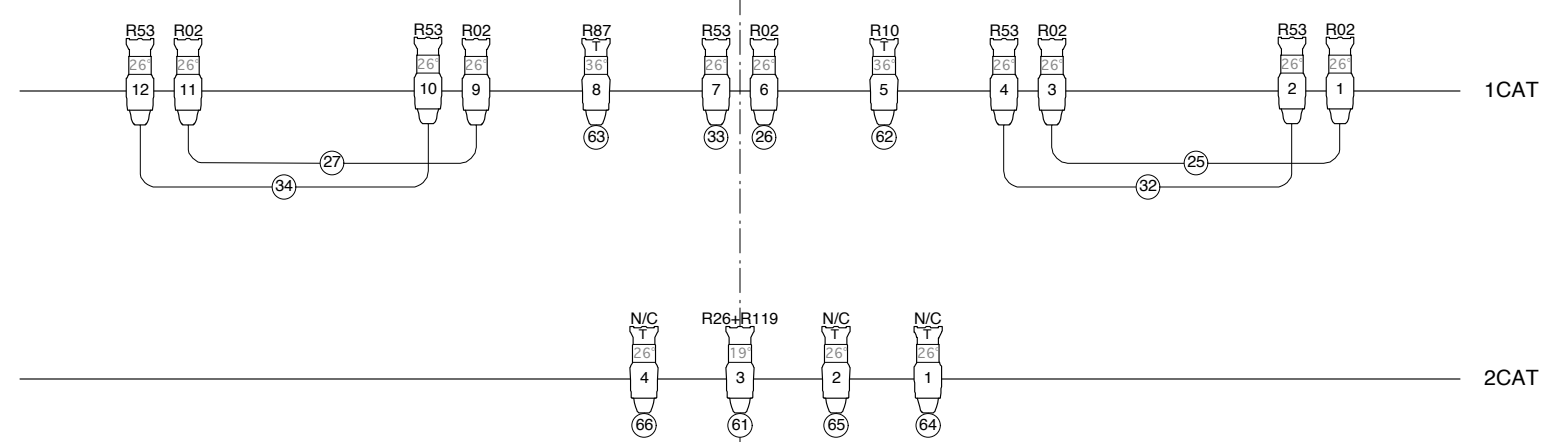

SR Boom Detail

SL Boom Detail

Instruments

- Source 4 Or 36deg Or 6x9 Leko
- Source 4 Or 26deg Or 6x12 Leko
- Source 4 Or 19deg Or 6x16 Leko
- Source 4 Or 50deg Or 4.5x6.5 Leko

Key

- Cyc Light
 - 6" Fres Or PARNeI
 - 8" Fres Or S4 50deg Or 4.5x6.5 Leko
 - Accessories
 - 7.5 4 Leaf Barn Door
 - 10" Barn Door
- T = Gobo

Yu Wei Dance Collection
 Touring Dance Light Plot
 Designed By Nanette Joyce
 Drafted By John Curall
 Date: 03/14/2011 Scale: 1/4" = 1'