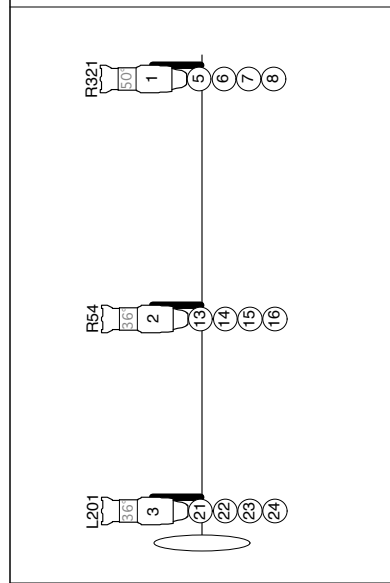

SR Boom Detail

SL Boom Detail

Instruments

- Source 4 Or 36deg Or 6x9 Leko
- Source 4 Or 26deg Or 6x12 Leko
- Source 4 Or 19deg Or 6x16 Leko
- Source 4 Or 50deg Or 4.5x6.5 Leko

Key

- Cyc Light
 - 6" Fres Or PARNeI
 - 8" Fres Or S4 50deg Or 4.5x6.5 Leko
 - Accessories
 - 7.5 4 Leaf Barn Door
 - 10" Barn Door
- T = Gobo

Yu Wei Dance Collection
 Touring Dance Light Plot
 Designed By Nanette Joyce
 Drafted By John Curall
 Date: 03/14/2011 Scale: 1/4" = 1'